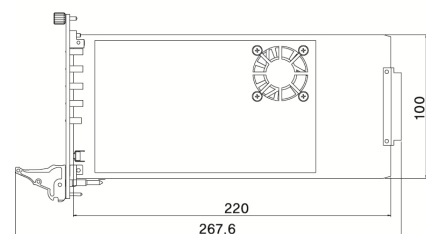

Image Stabilization (Option)

Electronic Stabilization	Removes Camera Sway
--------------------------	---------------------

Dimension

(Unit: mm)

NVC4000-R40

NVC4000-R12