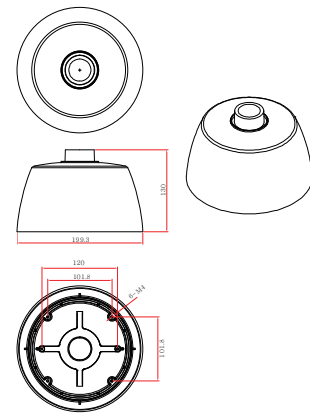

Environmental	
Fan / Heater	Not Available
Operating Temperature	-10 °C ~ 60 °C (14 °F ~ 140 °F)
Operating Humidity	Up to 85% RH (Non-condensing)
Mechanical	
Material	Aluminum Die Casting / Polycarbonate
Color	Ivory
Dimension	Housing: 165(Φ) x 163.5(H) mm / 6.5(Φ) x 6.3(H) inch, Dome: 115(Φ) mm / 4.5(Φ) inch
Weight (Approx)	1,900 g
Video Content Analysis (Included as Standard)	
High Performance	Advanced Tracking Algorithm, Low False Alarm Rate
Easy to Use	Intuitive Web Browser Interface
Detection Zones	Multi-segment Polygons and Lines
On-screen Display	Real-time Display of Tracking Data and Events
Camera Shake Cancellation	Improve the VCA performance with cameras that are prone to shake
Tamper Detection	Detect camera tampering
Video Content Analysis (Option)	
Detection Behavior	Direction, Stopping, Loitering, Entering, Exiting, Appear, and Disappear Filters Abandoned/Removed Object Detection, Tailgating Detection
3D Behavior	Perspective Corrected Size and Speed Filters
Statistics	Counting Functions and Other Statistics
Meta Data	Plain XML Format
Image Stabilization (Option)	
Electronic Stabilization	Removes Camera Sway

Ordering information

Option Model	Day & Night	WDR	PoE	USB	SD	VCAPresence
RC5500-1210	ICR	X	X	X	O	O

Accessories

RC5500

Wall mount bracket

Ceiling mount bracket

Sun shield

Pole mount