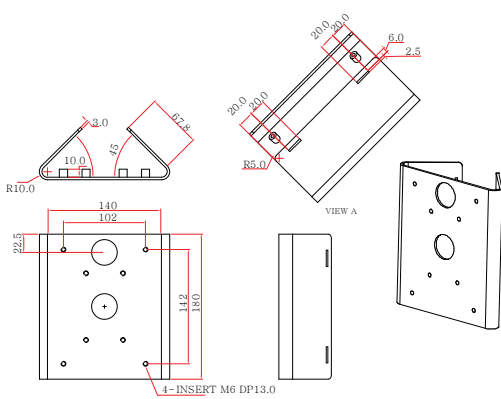

Environmental	
Fan / Heater	Not Available
Operating Temperature	-10 °C ~ 60 °C (14 °F ~ 140 °F)
Operating Humidity	Up to 85% RH (Non-condensing)
Mechanical	
Material	Aluminum Die Casting / Polycarbonate
Color	Ivory
Dimension	Housing: 165(Φ) x 163.5(H) mm / 6.5(Φ) x 6.3(H) inch, Dome: 115(Φ) mm / 4.5(Φ) inch
Weight (Approx)	1,900 g
Video Content Analysis (Included as Standard)	
High Performance	Advanced Tracking Algorithm, Low False Alarm Rate
Easy to Use	Intuitive Web Browser Interface
Detection Zones	Multi-segment Polygons and Lines
On-screen Display	Real-time Display of Tracking Data and Events
Camera Shake Cancellation	Improve the VCA performance with cameras that are prone to shake
Tamper Detection	Detect camera tampering
Video Content Analysis (Option)	
Detection Behavior	Direction, Stopping, Loitering, Entering, Exiting, Appear, and Disappear Filters Abandoned/Removed Object Detection, Tailgating Detection
3D Behavior	Perspective Corrected Size and Speed Filters
Statistics	Counting Functions and Other Statistics
Meta Data	Plain XML Format
Image Stabilization (Option)	
Electronic Stabilization	Removes Camera Sway

Ordering information

Option Model	Day & Night	WDR	PoE	USB	SD	VCAPresence
RC5500-1210	ICR	X	X	X	O	O

Accessories

RC5500

Wall mount bracket

Ceiling mount bracket

Sun shield

Pole mount