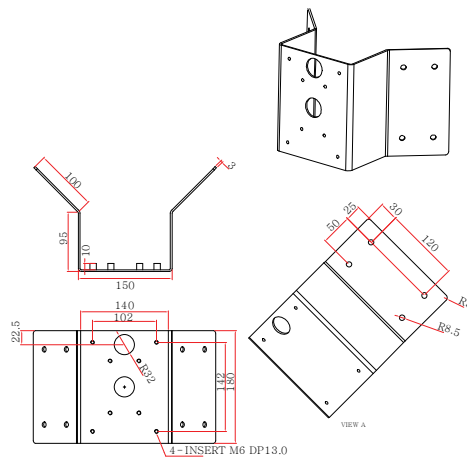

Environmental	
Fan / Heater	Not Available
Operating Temperature	-10 °C ~ 60 °C (14 °F ~ 140 °F)
Operating Humidity	Up to 85% RH (Non-condensing)
Mechanical	
Material	Aluminum Die Casting / Polycarbonate
Color	Ivory
Dimension	Housing: 165(Φ) x 163.5(H) mm / 6.5(Φ) x 6.3(H) inch, Dome: 115(Φ) mm / 4.5(Φ) inch
Weight (Approx)	1,900 g
Video Content Analysis (Included as Standard)	
High Performance	Advanced Tracking Algorithm, Low False Alarm Rate
Easy to Use	Intuitive Web Browser Interface
Detection Zones	Multi-segment Polygons and Lines
On-screen Display	Real-time Display of Tracking Data and Events
Camera Shake Cancellation	Improve the VCA performance with cameras that are prone to shake
Tamper Detection	Detect camera tampering
Video Content Analysis (Option)	
Detection Behavior	Direction, Stopping, Loitering, Entering, Exiting, Appear, and Disappear Filters Abandoned/Removed Object Detection, Tailgating Detection
3D Behavior	Perspective Corrected Size and Speed Filters
Statistics	Counting Functions and Other Statistics
Meta Data	Plain XML Format
Image Stabilization (Option)	
Electronic Stabilization	Removes Camera Sway

Ordering information

Option Model	Day & Night	WDR	PoE	USB	SD	VCAPresence
RC5500-1210	ICR	X	X	X	O	O

Accessories

RC5500

Wall mount bracket

Ceiling mount bracket

Sun shield

Pole mount