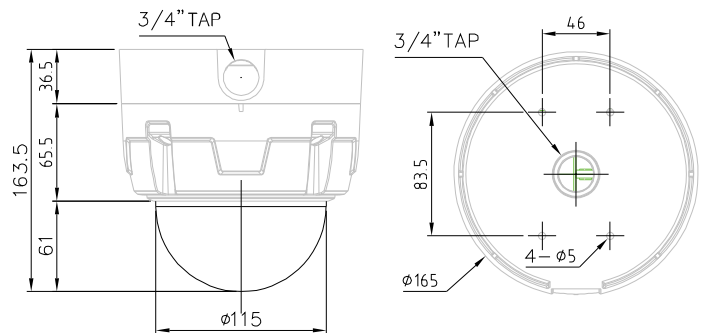

Environmental	
Fan / Heater	Not Available
Operating Temperature	-10 °C ~ 60 °C (14 °F ~ 140 °F)
Operating Humidity	Up to 85% RH (Non-condensing)
Mechanical	
Material	Aluminum Die Casting / Polycarbonate
Color	Ivory
Dimension	Housing: 165(Φ) x 163.5(H) mm / 6.5(Φ) x 6.3(H) inch, Dome: 115(Φ) mm / 4.5(Φ) inch
Weight (Approx)	1,900 g
Video Content Analysis (Included as Standard)	
High Performance	Advanced Tracking Algorithm, Low False Alarm Rate
Easy to Use	Intuitive Web Browser Interface
Detection Zones	Multi-segment Polygons and Lines
On-screen Display	Real-time Display of Tracking Data and Events
Camera Shake Cancellation	Improve the VCA performance with cameras that are prone to shake
Tamper Detection	Detect camera tampering
Video Content Analysis (Option)	
Detection Behavior	Direction, Stopping, Loitering, Entering, Exiting, Appear, and Disappear Filters Abandoned/Removed Object Detection, Tailgating Detection
3D Behavior	Perspective Corrected Size and Speed Filters
Statistics	Counting Functions and Other Statistics
Meta Data	Plain XML Format
Image Stabilization (Option)	
Electronic Stabilization	Removes Camera Sway