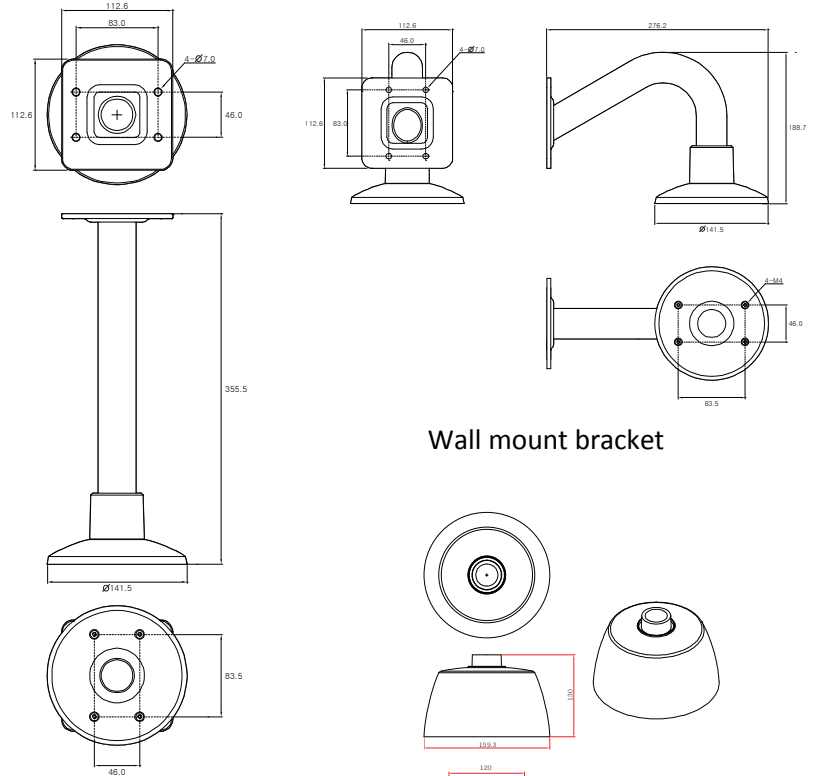

Ceiling mount bracket