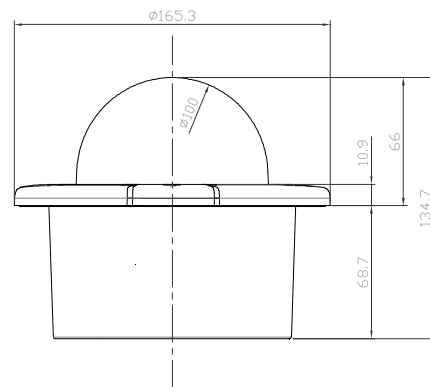

RC3602HDM-5344

H.264 Full HD Indoor Fixed Dome IP Camera

- Remote Controllable Pan and Tilt Repositioning
- Motorized Focus
- Full Frame at 1080p
- Video Compression: H.264, MPEG-4, MJPEG
- Dual Stream
- Burnt-in Text, Video Motion Detection Support
- Two-way Audio with G.711
- 2 microSD Memory Support
- Remote Firmware Upgrade over Network
- Comprehensive SDK Support
- Embedded Intelligent Video Analytics (Planned for the future release.)

Specifications

Camera Module	
Image Sensor	1/2.7" 1080p CMOS
Effective Pixels	1920 x 1080
Scanning System	Progressive scanning
Dynamic Range	TBD (Will be tested in the future.)
Minimum Illumination	TBD (Will be tested in the future.)
Lens	3.0 – 9.0mm Vari-Focal F1.2 Motorized Focus & Zoom
Day & Night	IR Cut Filter Removal
Video	
Compression Format	H.264, MPEG-4, MJPEG
Number of Streams	Dual Stream, Configurable
Resolution	1920 x 1080, 1280 x 720, 800 x 450, 480, x 270, 320 x 180
Compression FPS	Full-frame@1080HD
Motion Detection	Built-in
Burnt-in Text	Video stream overlay text
Output	Analog video output for installation only
Audio	
Input	1 channel
Output	1 channel
Compression Format	G.711
Function	
Digital Input	1
Digital Output	1
Network	10 / 100 Base-T
Protocol	TCP/IP, UDP/IP, HTTP, RTSP, RTCP, RTP/UDP, RTP/TCP, SNTP, mDNS, UPnP, SMTP, SOCK, IGMP, DHCP, DDNS, SSL v2/v3, IEEE 802.1X, SSH, SNMP v2/v3
SD Memory Card Slot	2
USB Port	1
Electrical	
Power Source	DC12V / AC24V
Power over Ethernet	Support (IEEE 802.3af)
Power Consumption (Approx)	TBD (Will be measured in the future.)
Environmental	
Fan / Heater	Fan
Operating Temperature	TBD
Operating Humidity	Up to 85% RH, Non-condensing
Mechanical	
Material	Aluminum Die-Casting
Color	White

Dimension	Housing: 165(Φ) x 135(H) mm, Dome: 100(Φ) mm
Weight (Appr x)	TBD (Will be measured in the future.)

Dimension

(Unit: mm)

Please Note: Datasheet Primarily Version