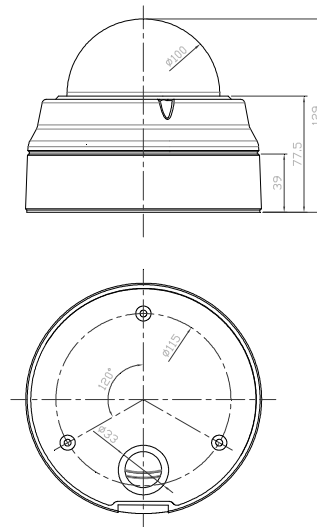

## H.264 Full HD Outdoor Fixed Dome IP Camera

- Full Frame at HD1080p
- Video Compression: H.264, MPEG-4 (Planned for the future release.), MJPEG
- Dual Stream
- Burnt-in Text, Video Motion Detection Support
- Two-way Audio with G.711
- microSD Memory Support
- Remote Firmware Upgrade over Network
- Comprehensive SDK Support
- Embedded Video Analytics (Planned for the future release.)

### Specifications

Camera Module	
Image Sensor	1/2.7" 1080p CMOS
Effective Pixels	1920 x 1080
Scanning System	Progressive scanning
AGC Control	Auto
Minimum Illumination	Color: 1.0 lux, F1.2 BW: 0.1 lux, F1.2
Lens	3.0 – 9.0mm Vari-Focal F1.2
Day & Night	IR Cut Filter Removal
Video	
Compression Format	H.264, MPEG-4 (Planned for the future release.), MJPEG
Number of Streams	Dual Stream, Configurable
Resolution	1920 x 1080, 1280 x 720, 800 x 450, 480 x 270, 320 x 180
Compression FPS	Full-frame@1080HD
Motion Detection	Built-in
Burnt-in Text	Video stream overlay text
Output	Analog video output for installation only
Audio	
Input	1 channel
Output	1 channel
Compression Format	G.711
Function	
Digital Input	1
Digital Output	1
Network	10 / 100 Base-T
Protocol	TCP/IP, UDP/IP, HTTP, RTSP, RTCP, RTP/UDP, RTP/TCP, SNTP, mDNS, UPnP, SMTP, SOCK, IGMP, DHCP, DDNS, SSL v2/v3, IEEE 802.1X, SSH, SNMP v2/v3
SD Memory Card Slot	1
Electrical	
Power Source	12V DC
Power over Ethernet	Support (IEEE 802.3af)
Power Consumption (Approx)	400mA @ 12V DC
Environmental	
Fan / Heater	Fan and Heater
Operating Temperature	DC12V: -10 °C ~ 50 °C (14 °F ~ 122 °F) PoE: 0 °C ~ 50 °C (32 °F ~ 122 °F)
Operating Humidity	Up to 85% RH, Non-condensing
Mechanical	
Material	Aluminum Die Casting

Color	White
Dimension	Housing: 115(Φ) x 129(H) mm, Dome: 100(Φ) mm
Weight (Approx)	1.2kg

### Dimension

(Unit: mm)