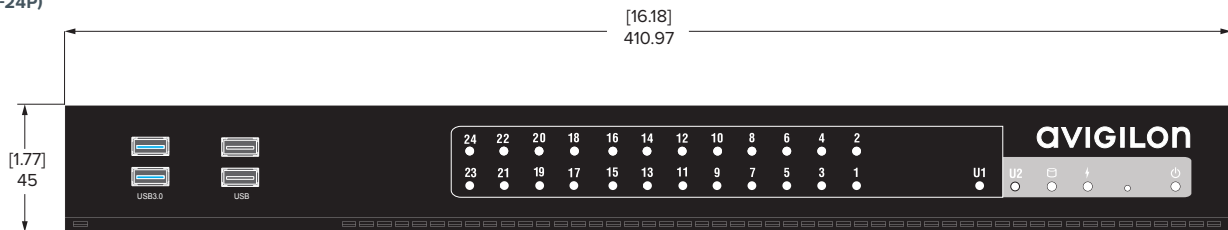

[X.X]	INCHES
X	MM

HD Video Appliance Pro — 16 Port

(VMA-AS1-16P)

HD Video Appliance Pro — 24 Port

(VMA-AS1-24P)

Specifications

		HD VIDEO APPLIANCE 8-PORT	HD VIDEO APPLIANCE PRO 16-PORT	HD VIDEO APPLIANCE PRO 24-PORT			
SYSTEM	Control Center Edition	Core; Standard and Enterprise compatible	Standard; Enterprise compatible	Standard; Enterprise compatible			
	Recording Rate	Up to 10 MB/s	Up to 32 MB/s	Up to 32 MB/s			
	Camera Channels	8	16	24			
	Recording Image Rate	Up to 30 images per second per channel	Up to 30 images per second per channel	Up to 30 images per second per channel			
	Local Viewing	Yes	Yes	Yes			
	Operating System	Microsoft® Windows Embedded Standard 7 (64 bit)	Microsoft® Windows Embedded Standard 7 (64 bit)	Microsoft® Windows Embedded Standard 7 (64 bit)			
	Hard Disk Drive Configuration	1 x 3.5" SATA (AV Rated)	RAID 5 — Up to 4 x 3.5" SATA (AV rated)	RAID 5 — Up to 4 x 3.5" SATA (AV rated)			
	Recording Storage Capacity	Up to 4 TB	Up to 12 TB	Up to 12 TB			
	Processor	Core i3-3220	Intel Core i7-3770	Intel Core i7-3770			
	Memory	4 GB DDR3	8 GB DDR3	8 GB DDR3			
	Video Outputs	1 VGA + 1 HDMI; up to 1920 x 1080	1 VGA + 1 HDMI; up to 1920 x 1080	1 VGA + 1 HDMI; up to 1920 x 1080			
	PoE Ports	8 x 10/100 (802.3at)	16 x 10/100 (802.3at)	24 x 10/100 (802.3at)			
	Total PoE Output	70W	270W	270W			
	Uplink	(1) 10/100/1000 Mbps Combo SFP	(1) 10/100/1000 Mbps Combo SFP	(1) 10/100/1000 Mbps Combo SFP			
	Network Interface Controller	(1) 10/100/1000 Mbps RJ-45	(1) 10/100/1000 Mbps RJ-45	(1) 10/100/1000 Mbps RJ-45			
	Switch Control	Managed Switch with Web-based UI	Managed Switch with Web-based UI	Managed Switch with Web-based UI			
	Frame Buffer	2.75 Mbit	2.75 Mbit	2.75 Mbit			
	MAC Addresses	4K entries	4K entries	4K entries			
	Port Mirroring	Many-to-one (Tx/Rx)	Many-to-one (Tx/Rx)	Many-to-one (Tx/Rx)			
	USB	3 x USB 2.0; 2 x USB 3.0	4 x USB 2.0; 2 x USB 3.0	4 x USB 2.0; 2 x USB 3.0			
MECHANICAL	Form Factor	Small form factor	1U				
	Dimensions (LxWxH)	228 mm x 187 mm x 45 mm; 8.97" x 7.36" x 1.77"	428.75mm x 410.97mm x 44.96mm 16.88" x 16.18" x 1.77"				
	Weight	3 kg; 6.4 lb	10 kg; 22 lb				
ELECTRICAL	Power Input	100 to 240 VAC, 50/60 Hz	100 to 240 VAC, 50/60 Hz				
	Power Supply	Single non-redundant	Single non-redundant				
	Power Consumption	80 W min.; 120 W max.	100 W min.; 420 W max.				
ENVIRONMENTAL	Operating Temperature	0°C to 40°C (32°F to 104°F)					
	Storage Temperature	-40° C to 65° C (-40° F to 149° F)					
	Humidity	10 - 90% Relative humidity (non-condensing)					
CERTIFICATIONS	Safety	UL 60950-1	IEC 60950-1	EN 60950-1	CSA 60950		
	Electromagnetic Emissions	ICES-003	EN 55022	EN 61000-3-2	EN 61000-3-3	CISPR22	FCC Part 15 Subpart B Class A
	Electromagnetic Immunity	EN 55024 IEC/ EN 61000-4-5	IEC/EN 61000-4-2 IEC/ EN 61000-4-6	IEC/ EN 61000-4-3 IEC/ EN 61000-4-8	IEC/ EN 61000-4-4 IEC/ EN 61000-4-11	EMC Directive 2004/108/EC	
ORDERING INFORMATION	VMA-AS1-8P2	2.0 TB storage, 8 Port HD Video Appliance					
	VMA-AS1-8P4	4.0 TB storage, 8 Port HD Video Appliance					
	8C-ACC5-COR-STD-UPG	ACC 5 upgrade license from Core to Standard edition for 8 camera channels					
	8C-ACC5-STD-ENT-UPG	ACC 5 upgrade license from Standard to Enterprise edition for 8 camera channels					
	VMA-AS1-16P06	6.0 TB storage, 16 Port HD Video Appliance Pro					
	VMA-AS1-16P09	9.0 TB storage, 16 Port HD Video Appliance Pro					
	VMA-AS1-16P12	12 TB storage, 16 Port HD Video Appliance Pro					
	16C-ACC5-STD-ENT-UPG	ACC 5 upgrade license from Standard to Enterprise edition for 16 camera channels					
	VMA-AS1-24P09	9.0 TB storage, 24 Port HD Video Appliance Pro					
	VMA-AS1-24P12	12 TB storage, 24 Port HD Video Appliance Pro					
	24C-ACC5-STD-ENT-UPG	ACC 5 upgrade license from Standard to Enterprise edition for 24 camera channels					
	ENC-4P-H264	4-Port H.264 Video Encoder with 4 Audio Inputs and 4 Audio Outputs					
	ENC-BRK1U	1U EIA (19") Rack Mountable Bracket for 3 ENC-4P-H264					