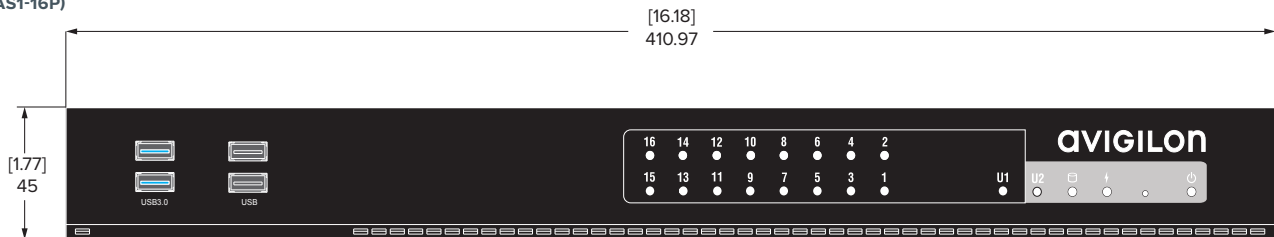

HD Video Appliance Pro — 16 Port

(VMA-AS1-16P)