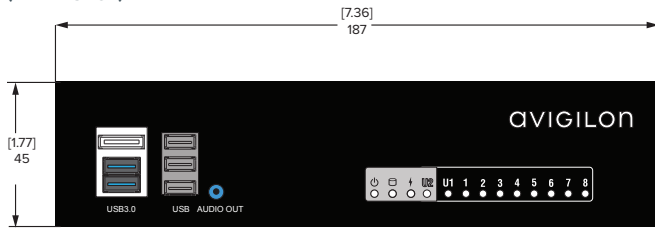

*Supports up to 29MP camera resolution

HDMI® video out for HD video monitoring

Up to 12 TB effective recording capacity

*Requires Enterprise license upgrade

Outline Dimensions

HD Video Appliance — 8 Port

(VMA-AS1-8P)