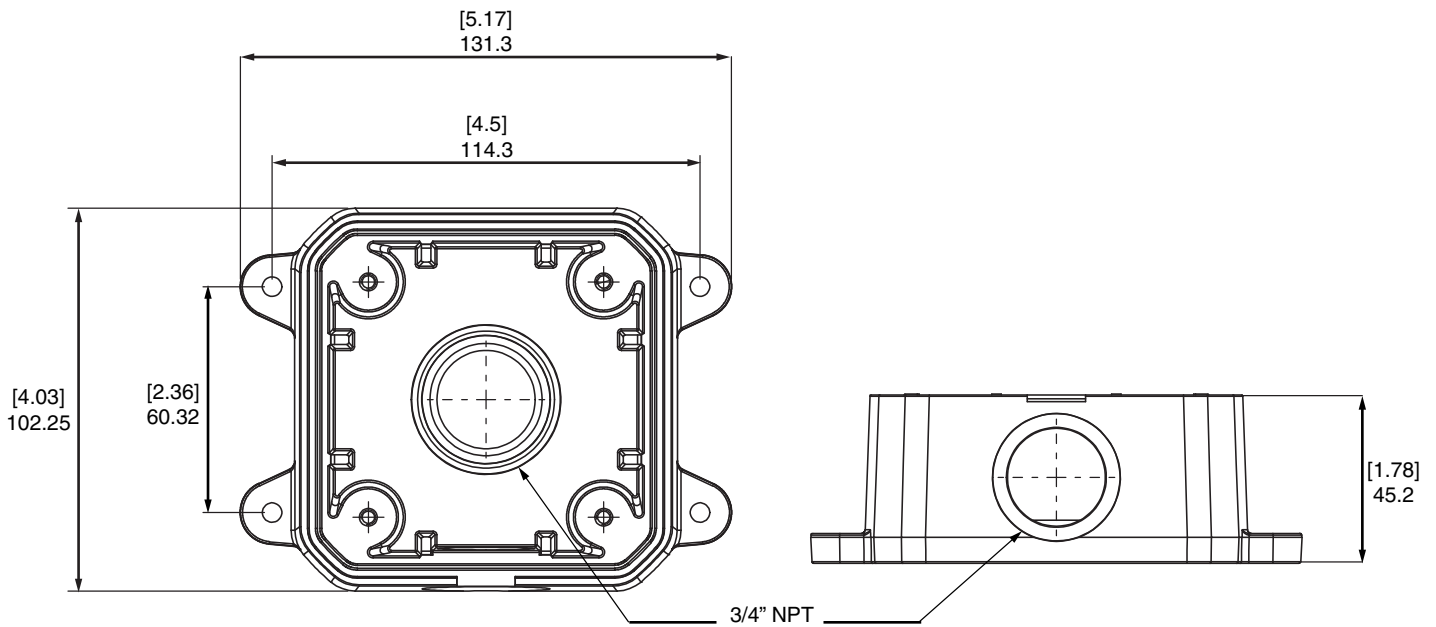

HD Bullet Camera Junction Box

ACCESSORIES

H3-BO-JB

Junction box for the H3-BO-IR HD Bullet Cameras

Weight: 0.54 kg (1.2 lbs)

Finish: Powder coated aluminum, cool gray 2

- Low profile junction box specifically designed to fit with the HD Bullet Camera
- Offers 2x 3/4" NPT cable entry holes for cable connections
- Meets IP66 weather rating