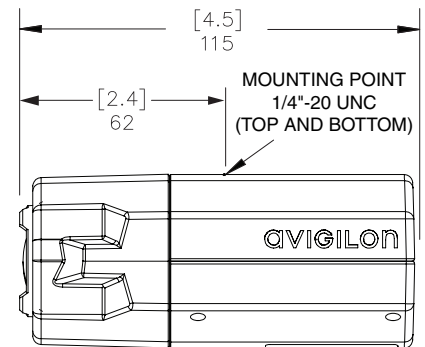

NETWORK	Network	100BASE-TX
	Cabling Type	CAT5
	Connector	RJ-45
	API	ONVIF compliant (www.onvif.org)
	Security	Password protection, HTTPS encryption, digest authentication, WS authentication, user access log.
	Protocol	IPv4, HTTP, HTTPS, SOAP, DNS, NTP, RTSP, RTP, TCP, UDP, IGMP, ICMP, DHCP, Zeroconf, ARP
	Streaming Protocols	RTP/UDP, RTP/UDP multicast, RTP/RTSP/TCP, RTP/RTSP/HTTP/TCP, RTP/RTSP/HTTPS/TCP, HTTP

MECHANICAL	Dimensions (LxWxH)	115mm x 67mm x 53mm (4.5" x 2.6" x 2.1")
	Weight	0.47 kg (1.0 lbs)
	Camera Mount	1/4" UNC-20 (top and bottom)

ELECTRICAL	Power Source	VDC: 12 V VAC: 24 V PoE: IEEE802.3af Class 3 compliant
	Power Consumption	6 W
	Power Connector	2-pin terminal block

ENVIRONMENTAL	Operating Temperature	-10 °C to +50 °C (14 °F to 122 °F)
	Storage Temperature	-10 °C to +70 °C (14 °F to 158 °F)
	Humidity	20 - 80% Relative humidity (non-condensing)

CERTIFICATIONS	Safety	UL 60950 CSA 60950	EN 60950-1 CE	ROHS WEEE
	Electromagnetic Emissions	FCC Part 15 Subpart B Class B	IC ICES-003 Class B	EN 55022 Class B
	Electromagnetic Immunity	EN 55024 EN 61000-4-2 EN 61000-4-3	EN 61000-4-5 EN 61000-4-4	EN 61000-4-6 EN 61000-4-11

ORDERING INFORMATION	5.0-H3-B2	5.0 Megapixel Day/Night H.264 HD 3-9mm Camera
	5.0-H3-B3	5.0 Megapixel Day/Night H.264 HD 9-22mm Camera

[X.X]	INCHES
X	MM