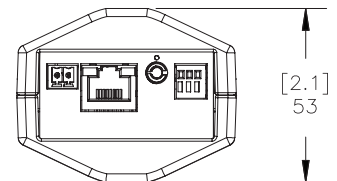

NETWORK	Network	100BASE-TX
	Cabling Type	CAT5
	Connector	RJ-45
	API	ONVIF compliant (www.onvif.org)
	Security	Password protection, HTTPS encryption, digest authentication, WS authentication, user access log.
	Protocol	IPv4, HTTP, HTTPS, SOAP, DNS, NTP, RTSP, RTP, TCP, UDP, IGMP, ICMP, DHCP, Zeroconf, ARP
	Streaming Protocols	RTP/UDP, RTP/UDP multicast, RTP/RTSP/TCP, RTP/RTSP/HTTP/TCP, RTP/RTSP/HTTPS/TCP, HTTP

MECHANICAL	Dimensions (LxWxH)	115mm x 67mm x 53mm (4.5" x 2.6" x 2.1")
	Weight	0.47 kg (1.0 lbs)
	Camera Mount	1/4" UNC-20 (top and bottom)

ELECTRICAL	Power Source	VDC: 12 V VAC: 24 V PoE: IEEE802.3af Class 3 compliant
	Power Consumption	6 W
	Power Connector	2-pin terminal block

ENVIRONMENTAL	Operating Temperature	-10 °C to +50 °C (14 °F to 122 °F)
	Storage Temperature	-10 °C to +70 °C (14 °F to 158 °F)
	Humidity	20 - 80% Relative humidity (non-condensing)

CERTIFICATIONS	Safety	UL 60950 CSA 60950	EN 60950-1 CE	ROHS WEEE
	Electromagnetic Emissions	FCC Part 15 Subpart B Class B	IC ICES-003 Class B	EN 55022 Class B
	Electromagnetic Immunity	EN 55024 EN 61000-4-2 EN 61000-4-3	EN 61000-4-5 EN 61000-4-4	EN 61000-4-6 EN 61000-4-11

ORDERING INFORMATION	5.0-H3-B2	5.0 Megapixel Day/Night H.264 HD 3-9mm Camera
	5.0-H3-B3	5.0 Megapixel Day/Night H.264 HD 9-22mm Camera

[X.X]	INCHES
X	MM