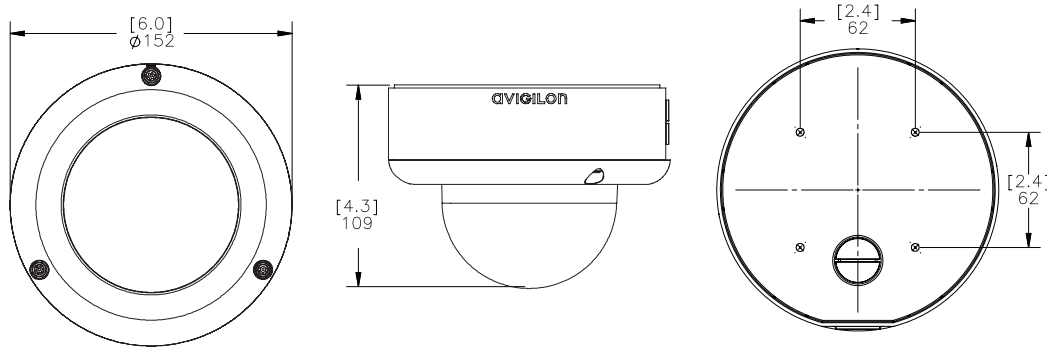

# Outline Dimensions

## Surface Mount Outdoor Dome Camera

(H3A-DO)

[X.X]	INCHES
X	MM