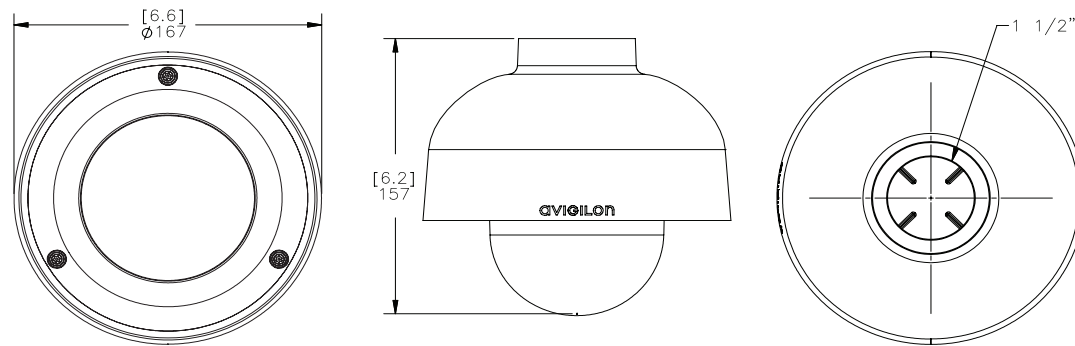

Pendant Dome Camera

(H3A-DP)

Ordering Information

SURFACE MOUNT OUTDOOR DOME CAMERAS

1.0-H3A-DO1	1.0 Megapixel Day/Night H.264 HD 3-9 mm Outdoor Dome Camera with Adaptive Video Analytics
1.0-H3A-DO1-IR	1.0 Megapixel Day/Night H.264 HD 3-9 mm Outdoor Dome Camera with IR Illuminator and Adaptive Video Analytics
1.0-H3A-DO2	1.0 Megapixel Day/Night H.264 HD 9-22 mm Outdoor Dome Camera with Adaptive Video Analytics
2.0-H3A-DO1	2.0 Megapixel Day/Night H.264 HD 3-9 mm Outdoor Dome Camera with Adaptive Video Analytics
2.0-H3A-DO1-IR	2.0 Megapixel Day/Night H.264 HD 3-9 mm Outdoor Dome Camera with IR Illuminator and Adaptive Video Analytics
2.0-H3A-DO2	2.0 Megapixel Day/Night H.264 HD 9-22 mm Outdoor Dome Camera with Adaptive Video Analytics
3.0W-H3A-DO1	3.0 Megapixel WDR Day/Night H.264 HD 3-9 mm Outdoor Dome Camera with Adaptive Video Analytics
3.0W-H3A-DO1-IR	3.0 Megapixel WDR Day/Night H.264 HD 3-9 mm Outdoor Dome Camera with IR Illuminator and Adaptive Video Analytics
3.0W-H3A-DO2	3.0 Megapixel WDR Day/Night H.264 HD 9-22 mm Outdoor Dome Camera with Adaptive Video Analytics
H3-DOP-SMOKE	Dome Camera Cover with Smoked Bubble

PENDANT DOME CAMERAS

1.0-H3A-DP1	1.0 Megapixel Day/Night H.264 HD 3-9mm Pendant Dome Camera with Adaptive Video Analytics
1.0-H3A-DP2	1.0 Megapixel Day/Night H.264 HD 9-22mm Pendant Dome Camera with Adaptive Video Analytics
2.0-H3A-DP1	2.0 Megapixel Day/Night H.264 HD 3-9mm Pendant Dome Camera with Adaptive Video Analytics
2.0-H3A-DP2	2.0 Megapixel Day/Night H.264 HD 9-22mm Pendant Dome Camera with Adaptive Video Analytics
3.0W-H3A-DP1	3.0 Megapixel WDR Day/Night H.264 HD 3-9mm Pendant Dome Camera with Adaptive Video Analytics
3.0W-H3A-DP2	3.0 Megapixel WDR Day/Night H.264 HD 9-22mm Pendant Dome Camera with Adaptive Video Analytics
H3-DOP-SMOKE	Dome Camera Cover with Smoked Bubble
MNT-PEND-WALL	Indoor/Outdoor Pendant Mount Bracket