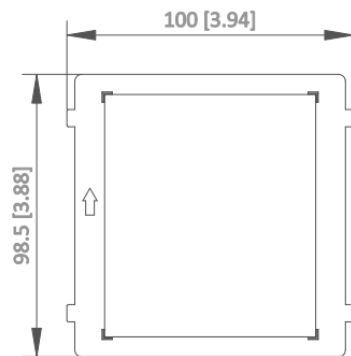

DS-KD-BK
KD8 Series Pro Modular Door Station

- Blank module of modular door station
- Designed for the fill blank grid during installation
- IP65 protection level
- Easy to use and extend

▪ **Specification**

General	
Dimension (W × H × D)	98.5 mm × 100 mm × 33.7 mm (3.87" × 3.95" × 1.33")

▪ **Available Model**

DS-KD-BK

▪ **Dimension**

Unit:mm [inch]

SCALE	1:1
-------	-----

▪ Accessory

▪ Optional