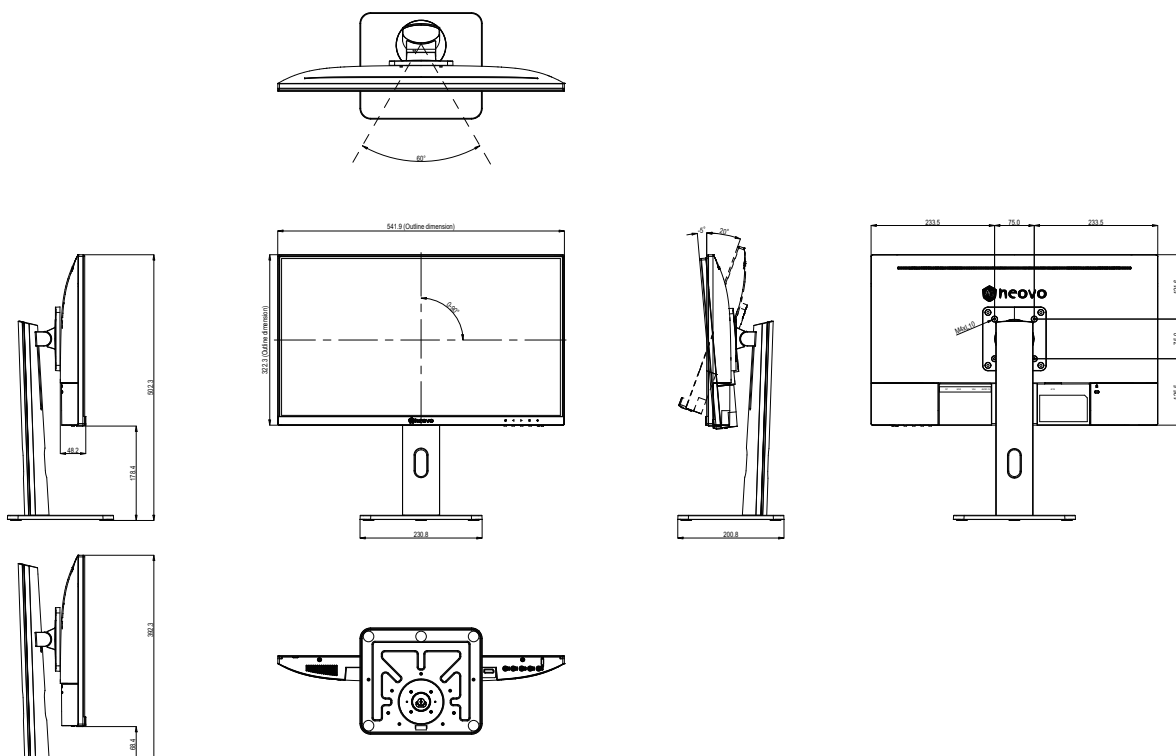

TECHNICAL DRAWING