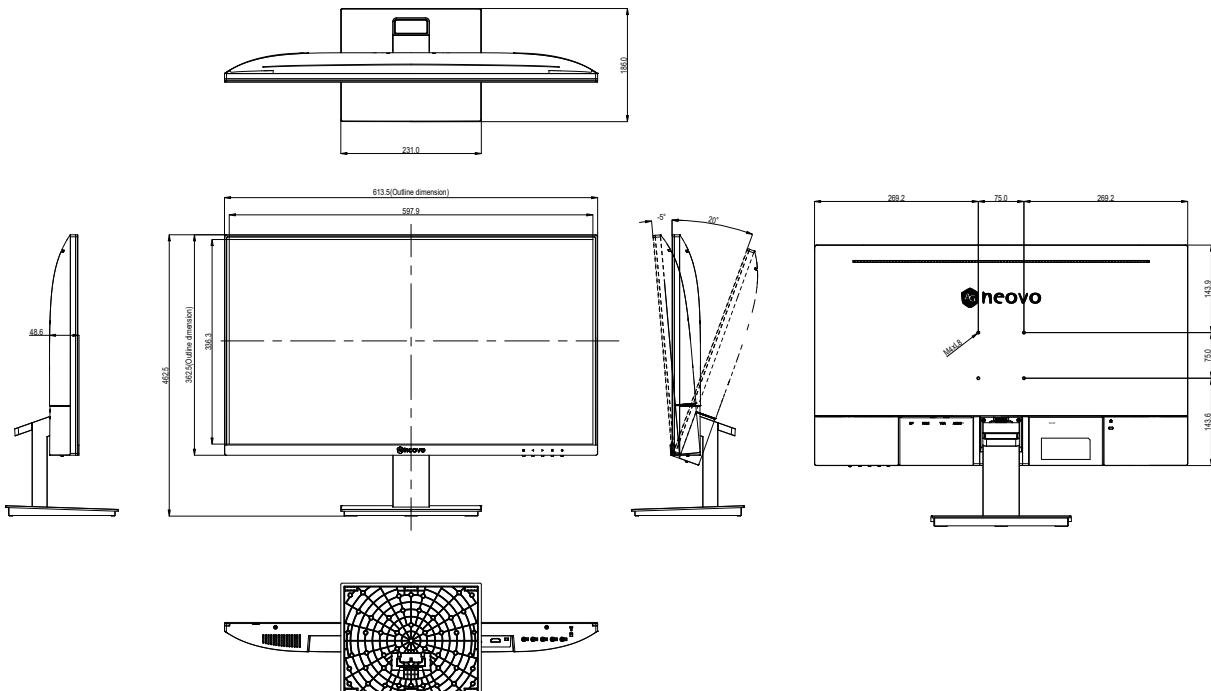

TECHNICAL DRAWING

SPECIFICATIONS

Panel	
Panel Type	LED-Backlit TFT LCD (IPS Technology)
Panel Size	27.0"
Max. Resolution	FHD 1920 x 1080
Pixel Pitch	0.311 mm
Brightness	250 cd/m ²
Contrast Ratio	20,000,000 :1 (DCR)
Viewing Angle (H/V)	178°/178°
Display Colour	16.7M
Response Time	5 ms
Frequency	
Frequency (H)	30 KHz-113 KHz
Frequency (V)	48 Hz-100 Hz
Signal Input	
DisplayPort	x 1
HDMI	1.4 x 1
VGA	15-Pin D-Sub x 1
Audio	
Audio In	Stereo Audio Jack (3.5 mm)
Internal Speakers	1 W x 2
Power	
Power Supply	Internal
Power Requirements	AC 100-240V, 50/60 Hz
On Mode	21W (On)
Standby Mode	< 0.5W
Off Mode	< 0.3W
Operating Conditions	
Temperature	0°C-40°C (32°F-104°F)
Humidity	20%-85% (non-condensing)
Storage Conditions	
Temperature	-20°C-60°C (-4°F-140°F)
Humidity	5%-95% (non-condensing)
Mounting	
VESA FPM/PMI	Yes (75 x 75 mm)
Stand	
Tilt	-5° to 20°
Security	
Kensington Security Slot	Yes
Dimensions	
Product with Base (W x H x D)	613.5 x 426.5 x 186.0 mm (24.2" x 18.2" x 7.3")
Product w/o Base (W x H x D)	613.5 x 362.5 x 48.6 mm (24.2" x 14.3" x 1.9")
Packaging (W x H x D)	687.0 x 459.0 x 135.0 mm (27.1" x 18.1" x 5.3")
Weight	
Product with Base	4.1 kg (9.0 lb)
Product w/o Base	3.7 kg (8.2 lb)
Packaging	5.5 kg (12.1 lb)
Regulation Approval	
Certifications & Compliance	CE, LVD, WEEE, RoHS, REACH, UKCA, FCC, ICES 003, EAC
Accessories	
Supplied	HDMI Cable, Power Cord, Quick Start Guide
Optional Accessories	
Wall Mount	PMK-01, WMA-01, WMK-01
Desk Mount	DMC-01, ES-02