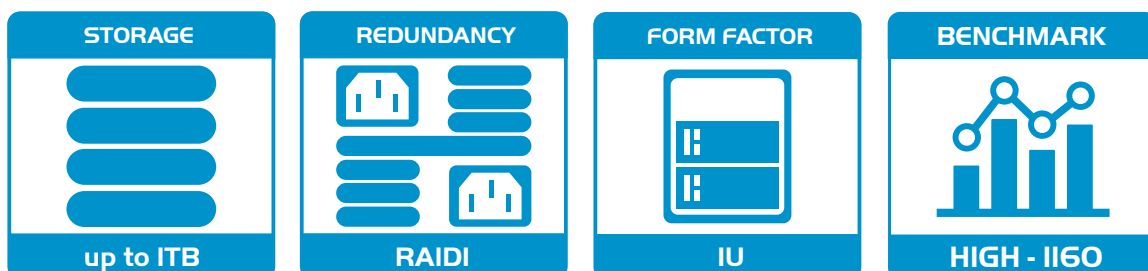

DATA SHEET

HPS-1U-HMS MANAGEMENT SERVER

Compact but powerful, Secure Logiq management servers have been optimised for mission critical databasing applications. Ideal for medium to large sized IP and HD surveillance Solutions with separate storage servers and high-end Access Control applications, the compact format saves valuable rack space whilst retaining the resilience of our larger servers with dual redundant PSU and Dual SSD's in RAID1.

BENEFITS

- Available in 1U with up to 1TB Solid State storage (upgradable upon request)
- 24GB DDR4 ECC Server Memory - 6 channel configuration
- Xeon Silver 8-core processor
- OS and application runs on 2 x SSDs in RAID 1
- Windows Server 2016 64bit (other OS available upon request)
- Dual Gigabit LAN
- Redundant 1+1 PSU
- IPMI for remote management

FEATURES