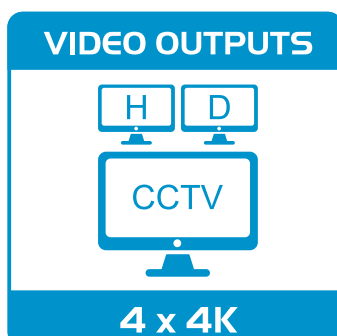

DATA SHEET

HPC-D4 DESKTOP CLIENT

Secure Logiq high performance remote client machines are powerful PCs optimized for decompressing and displaying multiple HD video streams. The HPC-D4 desktop client features quad independent 4K monitor outputs, operating system on solid state disk and USB 3.0 for fast exporting.

BENEFITS

- Designed and tested for many NVMS platforms
- Saves power - power saving components
- Simplified system architecture
- 4 x mini display port 1.2a compliant output supporting resolutions up to 4,096 x 2,160
- Utilises latest technology providing high levels of performance
- Specifically designed for IP surveillance systems with mega-pixel cameras
- 430W modular PSU

FEATURES