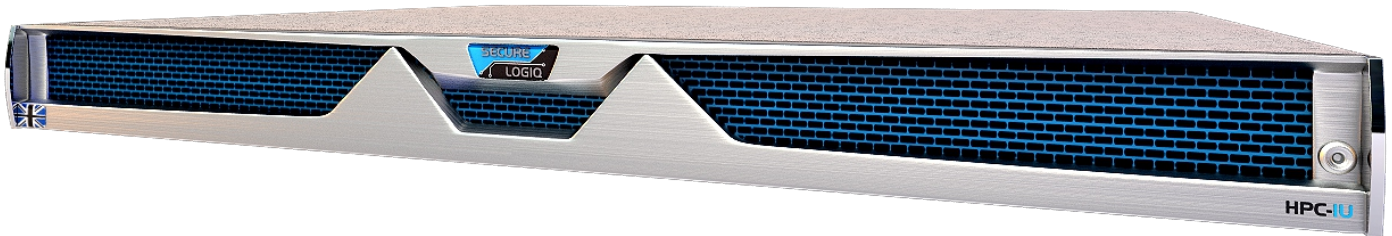

DATA SHEET

HPC-V2 RACK CLIENT

Secure Logiq Enterprise clients are designed for use where dedicated monitored multi-monitor viewing positions are required. Featuring solid state architecture and processor heavy with advanced graphics cards these Rack mount clients will handle as many HD video streams as the VMS allows. Resilience features include Dual Redundant PSU and OS on 2 x SSD in RAID1. Secure Logiq clients include 1TB on board storage for fast easy access archiving and USB 3.0 for exporting video the external devices.

BENEFITS

- 1U Chassis 4-Bay
- 16GB DDR4 Server Memory
- Xeon Octa-core V4 Processor
- 400W Gold rated redundant 1+1 PSU
- Dual Gigabit LAN
- 2 x SSD in RAID 1 for Operating System (OS)
- nVidia Quadro graphics
- Win 7 Pro 64bit (other OS available upon request)
- 2 x 4K Ready HD display ports
- Supports up to 4,096 x 2,160 resolution

FEATURES

VIDEO OUTPUTS

1 x 4K + 1 X HD

STORAGE

1TB JBOD

REDUNDANCY

RAID 1 FOR OS

FORM FACTOR