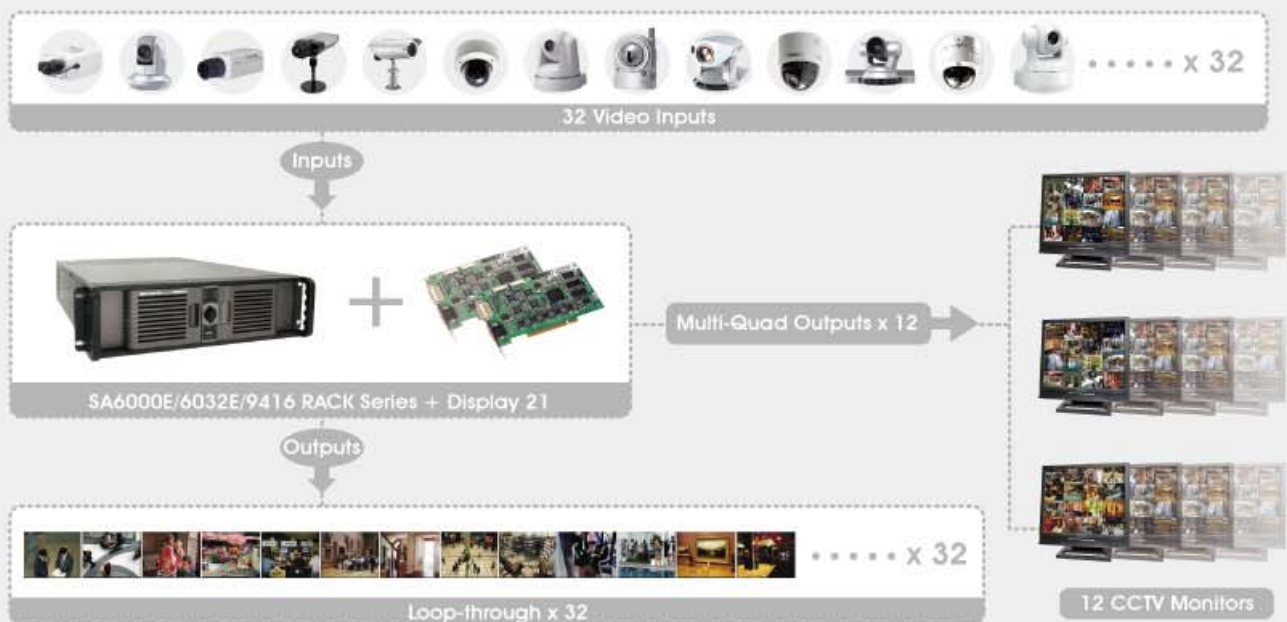

**New**  
**Built-in RS485 connector**  
 With built-in RS485 connector, DVR can immediately integrate with RS485 interface peripheral such as PTZ, POS, and more.

**Hybrid NVR**  
 Support MegaPixel, IP and Analog PTZ/cameras of most popular brands such as AXIS, SONY, Panasonic, Arecont and more.

**Hybrid TV out & Spot monitor**  
 Provide multiple IP and Analog channels display on CCTV monitor and pop up the channel once alarm triggered.

**Hybrid Dual monitor**  
 Support IP and Analog dual monitor environment for independent preview and playback or E-map to save your trouble switching.

**AVerDiGi FaceFinder**  
 AVerDiGi FaceFinder enables DVR to detect human face in live video and trigger instant playback from object index.

### AVerDiGi SA6000E/SA6032E/9416 RACK Series + AVerDiGi Display 21

AVerDiGi SA6000E/SA6032E/9416 RACK Series only support up to 2 multi-quad outputs. After combining with Display 21, they will be enhanced to support up to **12 multi-quad outputs and 32 loop-through TV outputs**. Managers can efficiently monitor every corner as they want and have more flexible usage with Display 21 for various security purposes.