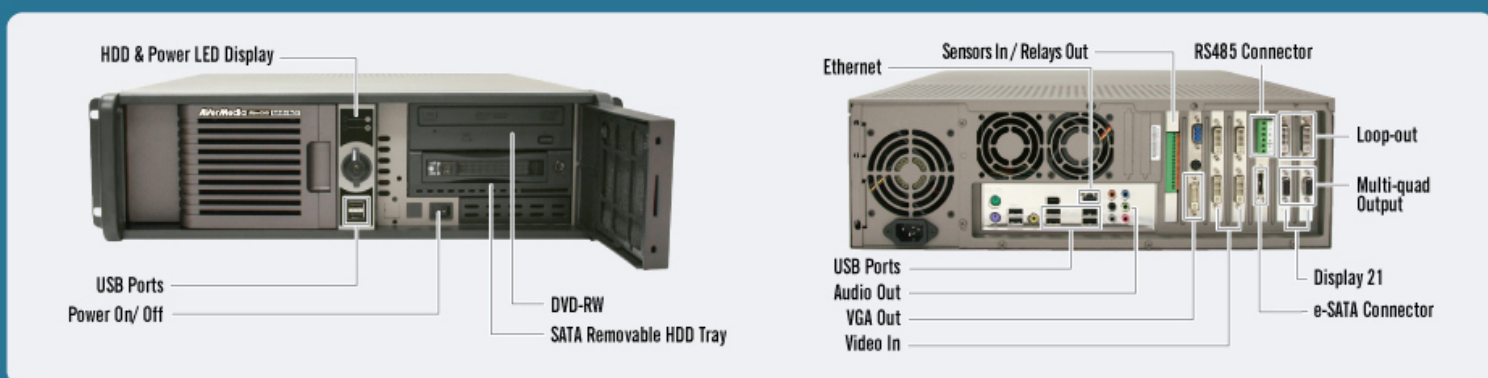

Product Specifications

	SA6000E RACK		SA6032E RACK		SA9416 RACK	
Model	SA6416E RACK	SA6416E RACK+Display 21	SA6832E RACK	SA6832E RACK+Display21	SA9416 RACK	SA9416 RACK+Display21
Operating system	Embedded OS					
Compression	S/W compression				H/W compression	
Video format	MPEG4/H.264				MPEG4	
Video input	16		32		16	
Video loop output	N/A	16	N/A	32	N/A	16
Multiple-quad output	1	6	2	12	1	6
Display rate (NTSC/PAL)	480/400 fps		960/800 fps		480/400 fps	
Recording frame rate (CIF)	480/400 fps		960/800 fps		480/400 fps	
Recording frame rate (VGA)	240/200 fps		960/800 fps		N/A	
Recording frame rate (D1)	160/128 fps		320/256 fps		480/400 fps	
Audio input	16		32		16	
Sensor/Relay	4/4		8/8	4/4	4/4	
DVD-RW	Yes					
Removable HDD tray	1 HDD tray (support up to 4 HDDs)		1 HDD tray (support up to 6 HDDs)		1 HDD tray (support up to 4HDDs)	
DOM	2G DOM					
HDD	500GB					
H/W accessory	AverDiGi MU3000 (Mouse)					
Ethernet	RJ-45, 10/100/1000 Mbps					
RS232 (com port)	1		N/A			
RS485	1					
e-SATA port	1					
USB 2.0	Front 2 ports, Rear 4 ports		Front 2 ports, Rear 6 ports		Front 2 ports, Rear 4 ports	
LCD Display	N/A					
Operation via front panel	N/A					
Dimensions (W x H x D)	482 x 133 x 529 mm					
Power	350 Watt					
Dual-monitor output	Yes					

Specifications are subject to change without prior notice

Product Illustration

The product illustration is based on SA6832E RACK+Display 21 model