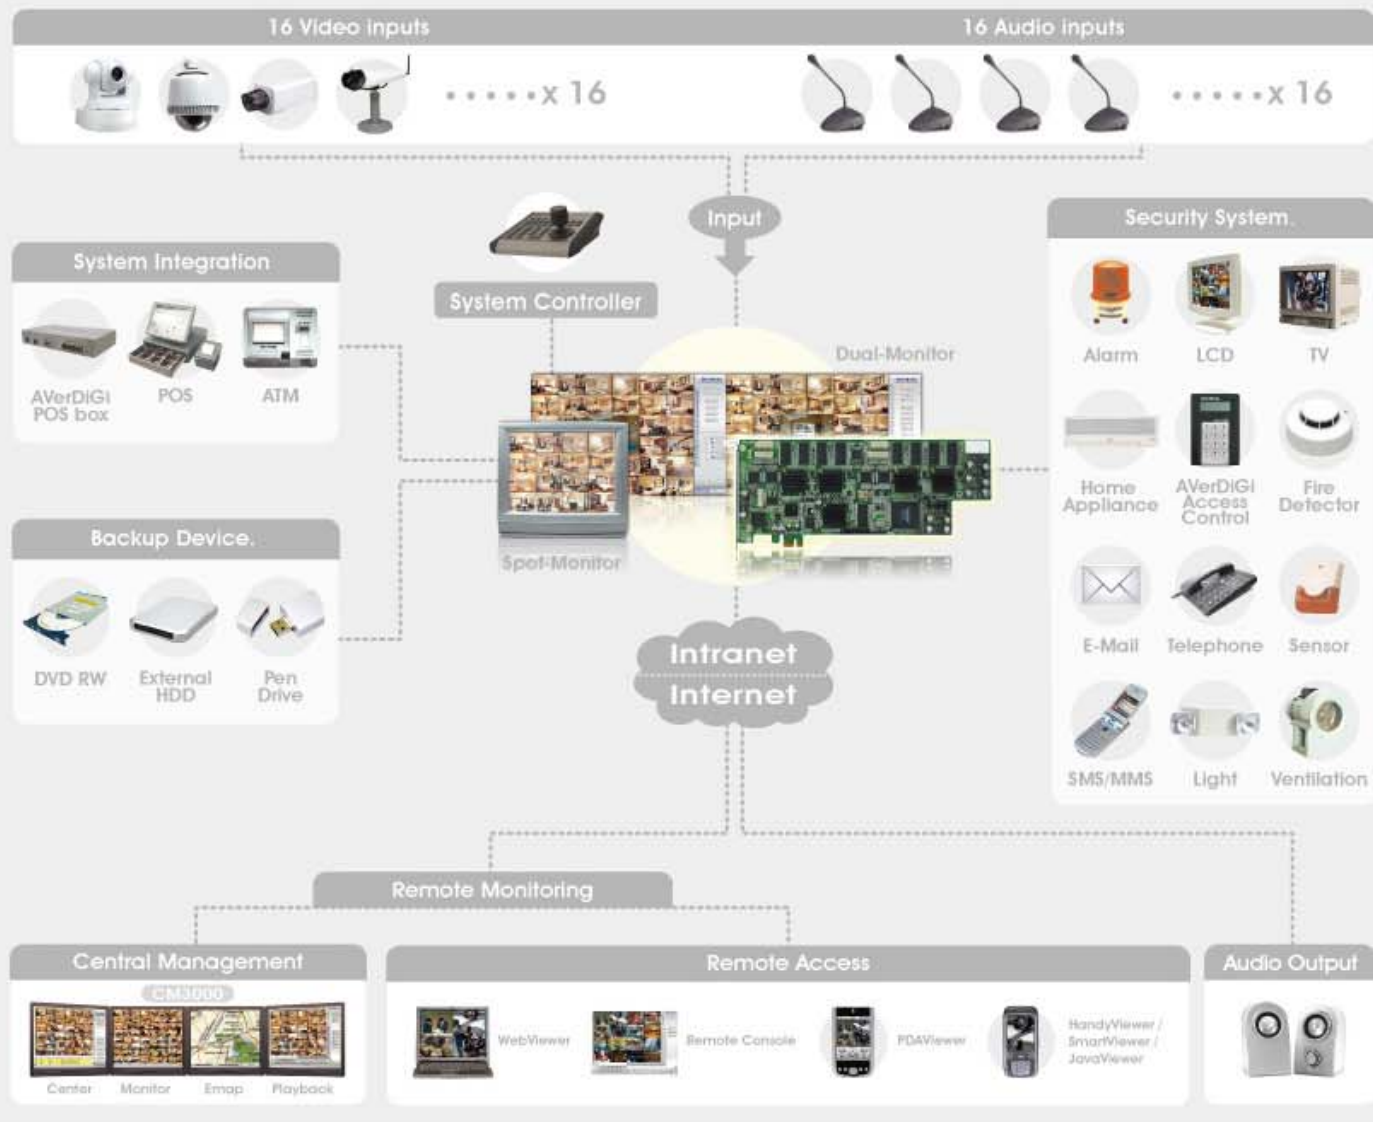

AVerMedia

AVerDiGi NV9000E D1 Real-Time Hybrid DVR

Application Diagram

Product Features

Item	NV9000E	
Operating System	Windows XP/ Vista	
Interface	PCI-Express x 1	
Video Compression	Hardware Compression	
Video Format	MPEG4	
Video Resolution	NTSC:352x240, 720x480	
(full de-Interlace filter)	PAL:352x240, 720x576	
Display Frame Rate (NTSC/PAL)	480/400 fps (D1)	
Recording Frame Rate	480/400 fps (CIF)	
(NTSC/PAL)	480/400 fps (D1)	
Video Card (stackable structure)	1	2 (coming soon)
Video Input	16	32
Audio Input / Output	16 / 1	32 / 1
Sensor Input / Relay Out	4 / 4	8 / 8
IP cam Support	AXIS, SONY, Panasonic, Arecont, Mobotix, BOSCH, IQinvision, JVC, TOSHIBA, VIVOTEK, ACTI, D-Link, PIXORD, PELCO, Apron, Liliin and more	
Remote Access	CMS, Remote Console, WebViewer, PDAViewer, HandyViewer, JavaViewer, SmartViewer, IDispatch, etc.	
TV output	YES (Supports both IP camera and analog camera TV output)	
Dimensions	109.5(W) x 255(D) mm	