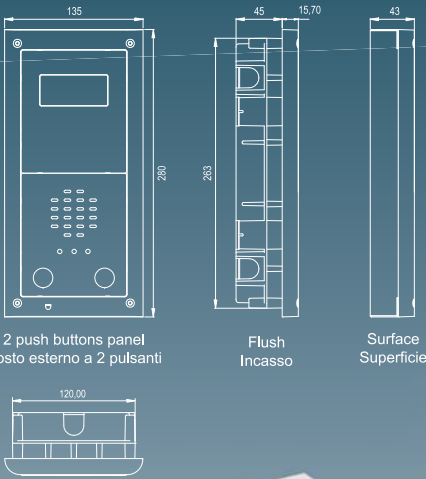

CVR4KV-1S

2 push buttons panel
Posto esterno a 2 pulsanti

Flush
Incasso

Surface
Superficie

CVR4KV SERIES VIDEOKIT

The CVR4KV is a new range of vandal resistant videokits. Developed from the popular VK4K videokit, the VR4KV offers a number of operating features and allows greater flexibility for installation. The face plate is manufactured from 2.5 mm stainless steel.

1 Art.3656 3600 Series Videophone with 3.5" colour TFT flat monitor, "door open/intercommunicating call", "camera recall" and "Privacy on/Call reject/Service" push button plus "on" and "door open" LEDs** and one "privacy on" LED. Electronic call tone with 3 level adjustable volume. Controls: picture hue and brightness. Complete with wall mount support Art.5980.